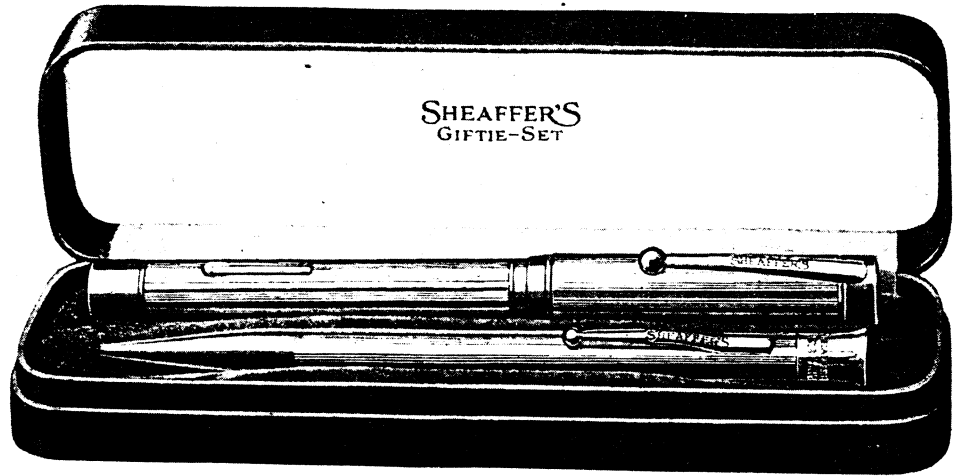

Sheaffer's Giftie Sets

Regular length—pen five inches, pencil five inches

Set No.	Pcl. No.	Pcl. Price	Pen No.	Pen Price	Set Price
B3—BB—Sterling		$ 3.50	26BC—Sterling	$ 8.00	$11.50
C3—CB—Yellow Gold Filled		4.00	36BC—Yellow Gold Filled	9.50	13.50
G3—GB—Green Gold Filled		4.50	38BC—Green Gold Filled	10.00	14.50
*D3—DB—Solid Green Gold		18.00	366BC—Solid Green Gold	35.00	50.00